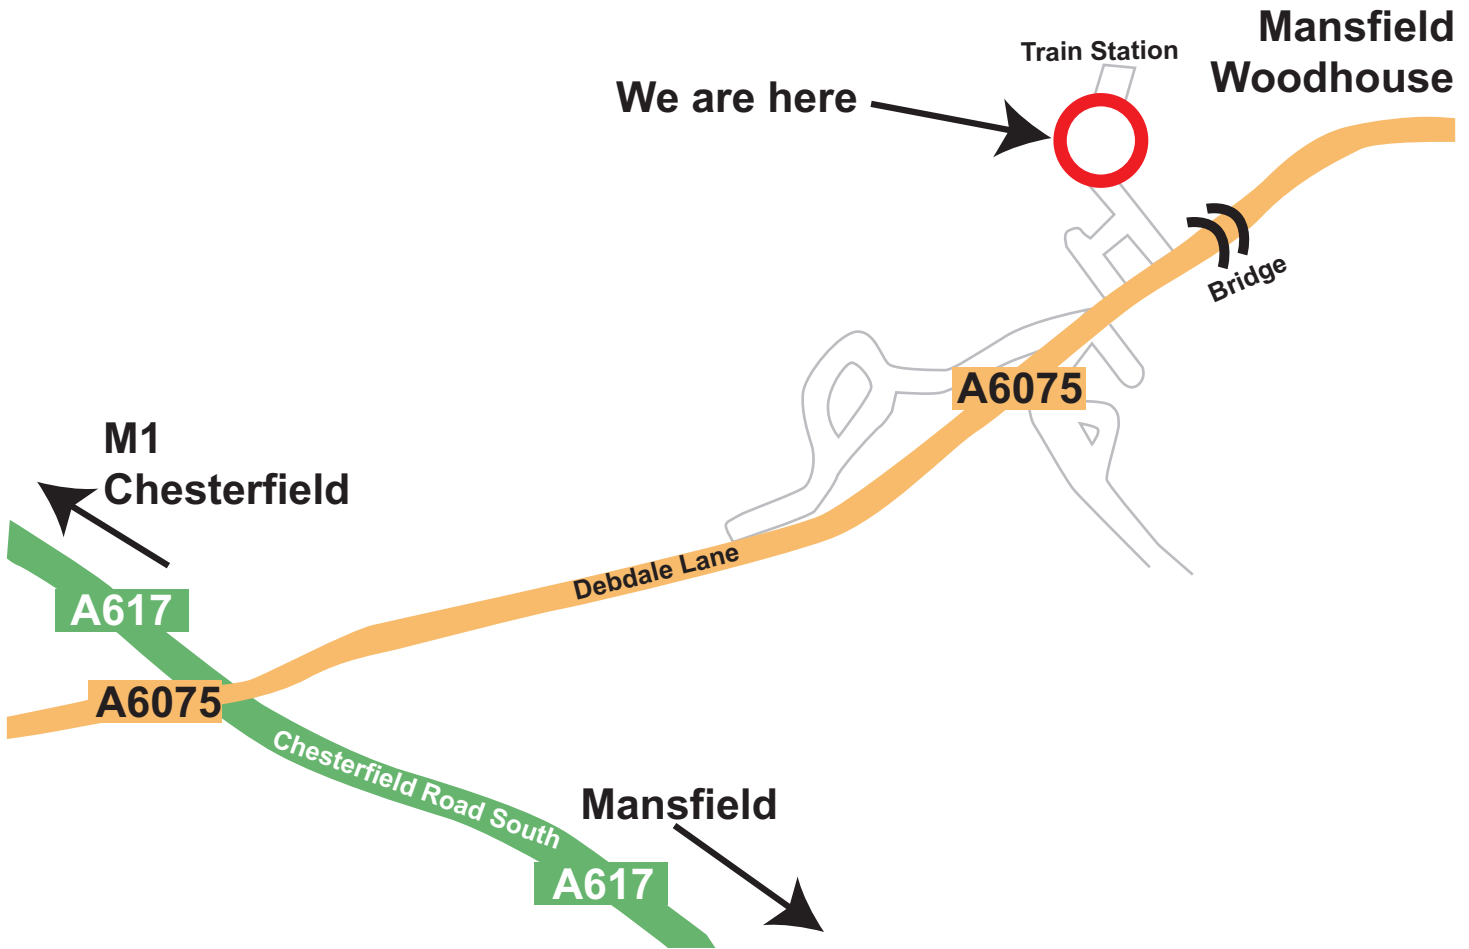

Peter Smythe Transport Training

Keeping it Simple!

MAP

**1st Floor, Redferns
The Sidings
Mansfield Woodhouse
NG19 7NS**

Telephone: 01623 620062

©2008 Peter Smythe Transport Training
info@truckdrivertraining.co.uk